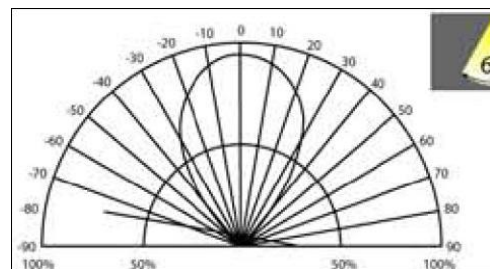

CS
375*315 MM