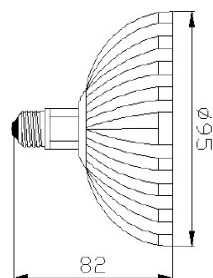

AW Lighting Solutions

TEL: 905-417-9136 FAX: 1866-680-7888 e: sales@awlight.com
ADD: 399 Four Valley Dr. Unit 26, Concord, ON L4K 5Y7, CANADA
www.awlight.com

TECH SHEET

PAR30 10.5W High Brightness LED lamp

Model: LE-PAR30-07-01

FEATURE

- PAR30 7X1W High Brightness LED lamp
- Long Operating Life (up to 50k hours)
- Color Stability Over Life
- Optimized Thermal Management: Body Temperature < 65°C (149°F)
- UV or IR Free

DESCRIPTION

- High Brightness LED
- Advanced heat management technology
- Waterproof protection : IP65 compliance
- Safer Operation: Equips with fuse and flame retardant plastics
- Instant light (less than 100ns)
- Operating air temperature - 20~40°C (-4~104°F)
- Easy Installation: E26 Base
- No Mercury, RoHS Compliance

SPECIFICATION

- Input : 120V
- Power Consumption : 10.5W
- Operating Life : 50,000 hrs
- Light color available: warm white 3000K, cool white 5500K
- Luminous Flux: 650-720 Lm

DIMENSIONS :

BEAN ANGLE OPTIONS : (Flood 60dg, Spot 38dg)

PACKING INFO

- Package : (
- Master car
- Master car
- N. W. / G. W.

pcs
29' (570*440*285)