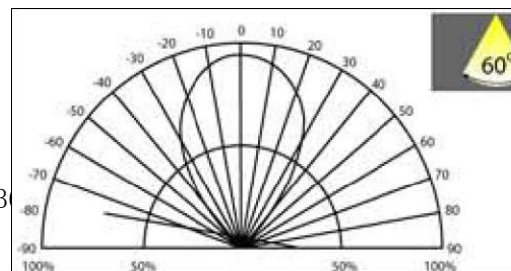

#### SPECIFICATION

- Input : 120V
- Power Consumption : 12W
- Operating Life : 50,000 hrs
- Light color available: warm white 3000K, cool white 5000K
- Luminous Flux: 720-800 Lm

DIMENSIONS :

BEAN ANGLE OPTIONS : (Flood 60dg, Spot 38dg)