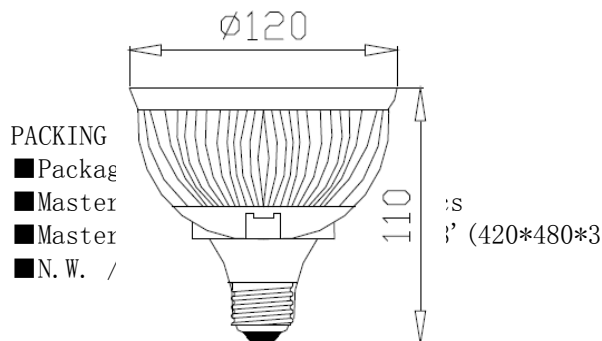

#### SPECIFICATION

- Input : 120V
- Power Consumption : 12W
- Operating Life : 50,000 hrs
- Light color available: warm white 3000K, cool white 5000K
- Luminous Flux: 720-800 Lm

DIMENSIONS :

BEAN ANGLE OPTIONS : (Flood 60dg, Spot 38dg)