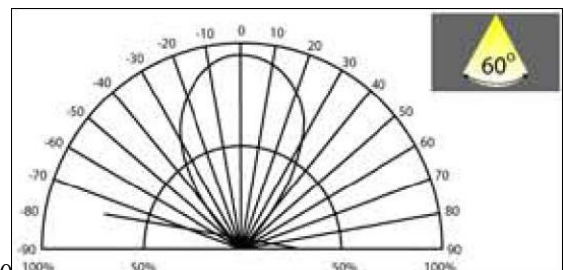

PACKING I

- Package
- Master carton quantity : 25 pcs
- Master carton dimension : 2.29' (570*440*285) mm
- N.W. / G.W. : 19.5 / 21.5 KG