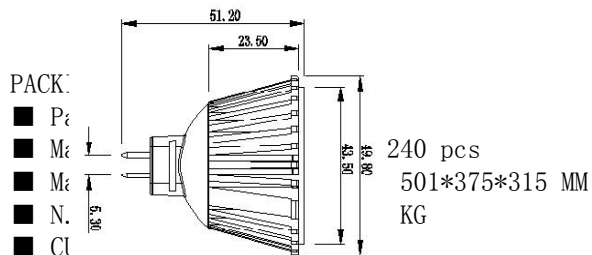

### SPECIFICATION

- Input : 12 VDC
- Power Consumption : 5W
- Operating Life : 30,000 hrs
- Light color available: warm white 3000K, cool white 6000K
- Luminous Flux: 110-120 Lm

DIMENSIONS :

BEAN ANGLE OPTIONS :(Flood 60dg, Spot 38dg)