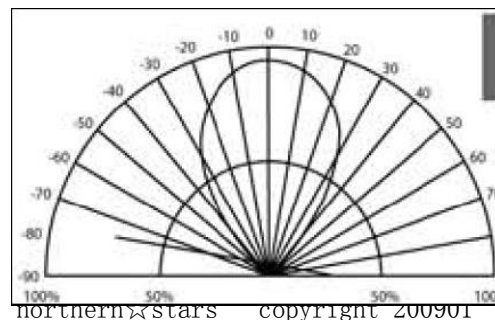

### SPECIFICATION

- Input : 12 VDC
- Power Consumption : 5W
- Operating Life : 30,000 hrs
- Light color available: warm white 3000K, cool white 6000K
- Luminous Flux: 110-120 Lm

DIMENSIONS :

BEAN ANGLE OPTIONS :(Flood 60dg, Spot 38dg)