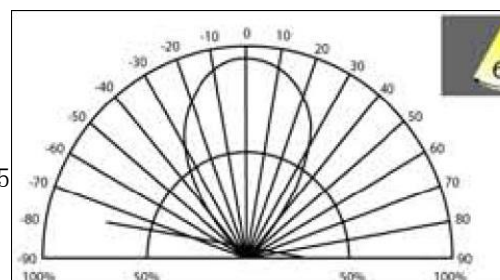

northern☆stars copyright 200901