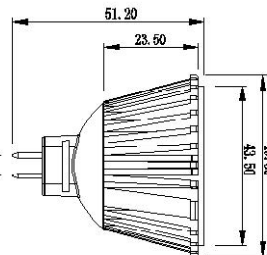

PACKING 1

- Packag
- Master
- Master
- N.W. /
- CUFT :